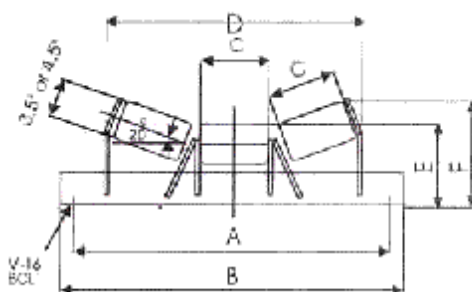

TROUGHING IDLER

ROLLER BODY : The roller body is made of special ERW tube with close tolerance ensuring, smooth, shock-free and eccentricity free, running with minimum diametral runout.

SHAFT : The shaft is made of bright round bar steel and the ball bearing seat grid is of ISA quality, shaft ends can be supplied with cross drilling for interlinking in garland type idlers.

BEARING : Rollers are fitted with precision ball bearings having optimum internal clearance.

Lubrication : All ball bearings, labyrinth and grease chambers are permanently lubricated during production with a high quality grease.

RANGE & CAPACITY : belt conveyor idlers are available in belt width from 400 mm to 1200 mm and are suitable for relatively low and medium capacities and materials at limited lump size. The idlers are available with 3/12" & 4 1/2" diameter rollers. However, other diameter rollers can also be supplied on request.