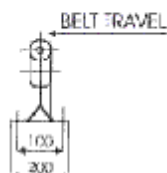

TROUGHING IDLER

ROLLER BODY : The roller body is made of special ERW tube with close tolerance ensuring, smooth, shock-free and eccentricity free, running with minimum diametral runout.

SHAFT : The shaft is made of bright round bar steel and the ball bearing seat grid is of ISA quality, shaft ends can be supplied with cross drilling for interlinking in garland type idlers.

RANGE & CAPACITY : belt conveyor idlers are available in belt width from 400 mm to 1200 mm and are suitable for relatively low and medium capacities and materials at limited lump size. The idlers are available with 3/12" & 4 1/2" diameter rollers. However, other diameter rollers can also be supplied on request.