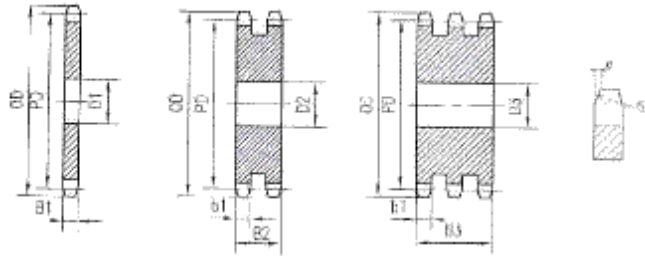

SPROCKET PLATE

PINIONS

TOOTH RADIUS r_3

RADIUS WIDTH C

TOOTH WIDTH b_1

TOOTH WIDTH B_1

TOOTH WIDTH B_2

TOOTH WIDTH B_3

PLATE SPROCKETS ARE AVAILABLE FROM 9.5 mm (3/8) TO 50.80mm("2) PITCH IN SIMPLEX, DUPLEX AND TRIPLEX AND OTHER SIZES ON REQUEST.

11, VASTA HOUSE, GR. FLOOR, JANMABOOMI MARG,

FORT, MUMBAI - 400001, INDIA.