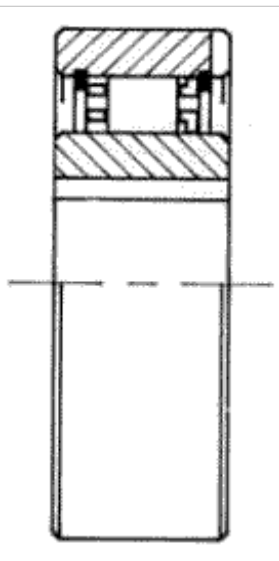

SPRAG CLUCH WITH STEEVE BEARING

FREEWHEEL WITH DOUBLE CAGE SPRAG

SPECIAL FREEWHEEL FOR PICKUP TRAILER

SPRAG TYPE BACKSTOP WITH BALL BEARING FOR GEAR-BOX APPLICATIONS

SPRAG CLUCH WITH STEEVE BEARING

FREEWHEEL WITH DOUBLE CAGE SPRAG