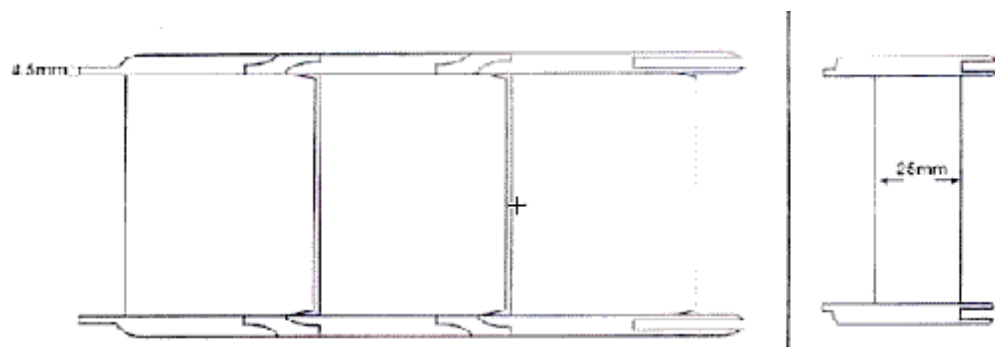

PLASTIC CABLE DRAG CHAIN

11, VASTA HOUSE, GR. FLOOR, JANMABOOMI MARG,
FORT, MUMBAI - 400001, INDIA.

TEL: 91-22-22844307/22871995/22872449

FAX: 91-22-22873597/22870770

E-mail: info@wiperdrive.com, WEB SITE: www.wiperdrive.com