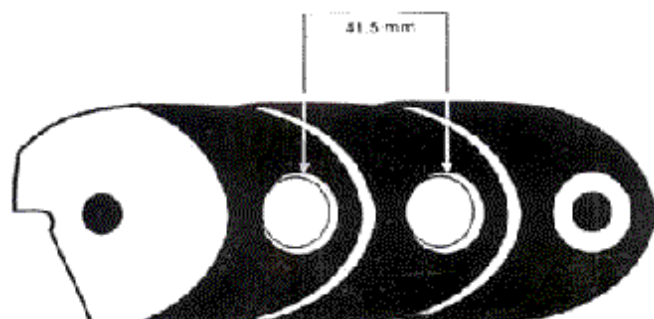

PLASTIC CABLE DRAG CHAIN

11, VASTA HOUSE, GR. FLOOR, JANMABOOMI MARG,
FORT, MUMBAI - 400001, INDIA.

TEL: 91-22-22844307/22871995/22872449

FAX: 91-22-22873597/22870770

E-mail: info@wiperdrive.com, WEB SITE: www.wiperdrive.com