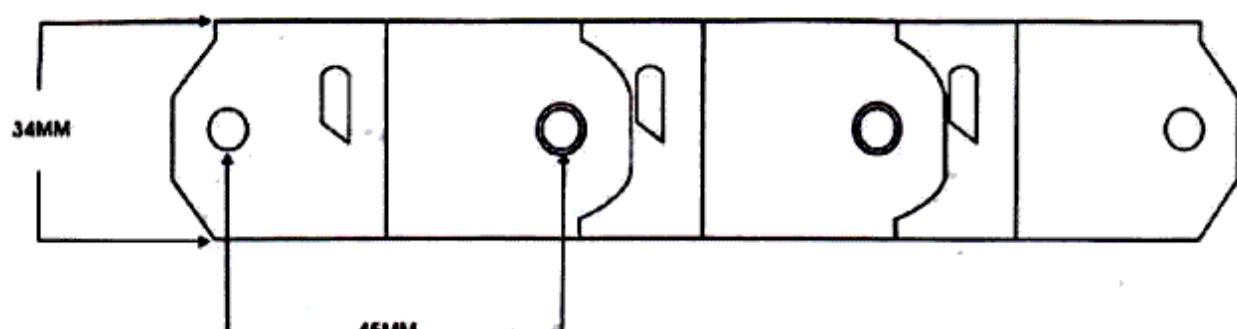

PLASTIC CABLE DRAG CHAIN

11, VASTA HOUSE, GR. FLOOR, JANMABOOMI MARG,
FORT, MUMBAI - 400001, INDIA.

TEL: 91-22-22844307/22871995/22872449

FAX: 91-22-22873597/22870770

E-mail: info@wiperdrive.com, WEB SITE: www.wiperdrive.com