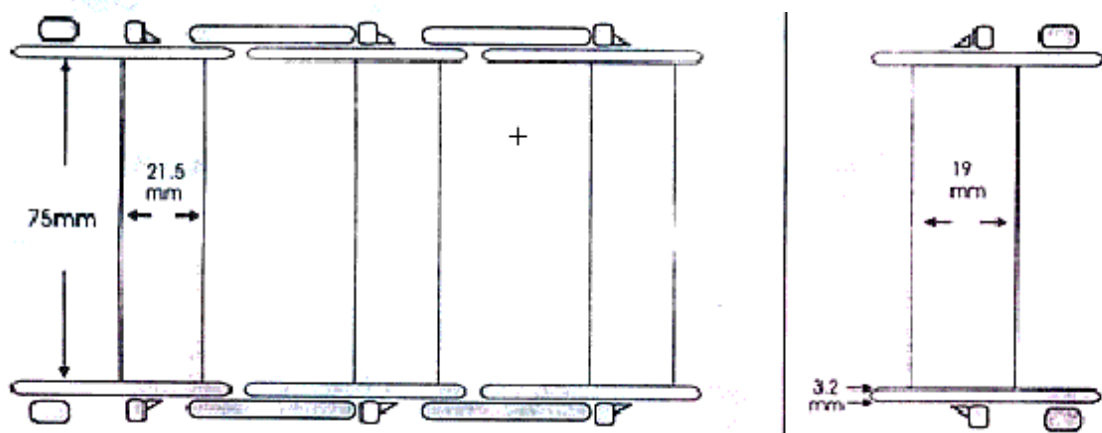

PLASTIC CABLE DRAG CHAIN

11, VASTA HOUSE, GR. FLOOR, JANMABOOMI MARG,
FORT, MUMBAI - 400001, INDIA.

TEL: 91-22-22844307/22871995/22872449

FAX: 91-22-22873597/22870770

E-mail: info@wiperdrive.com, WEB SITE: www.wiperdrive.com