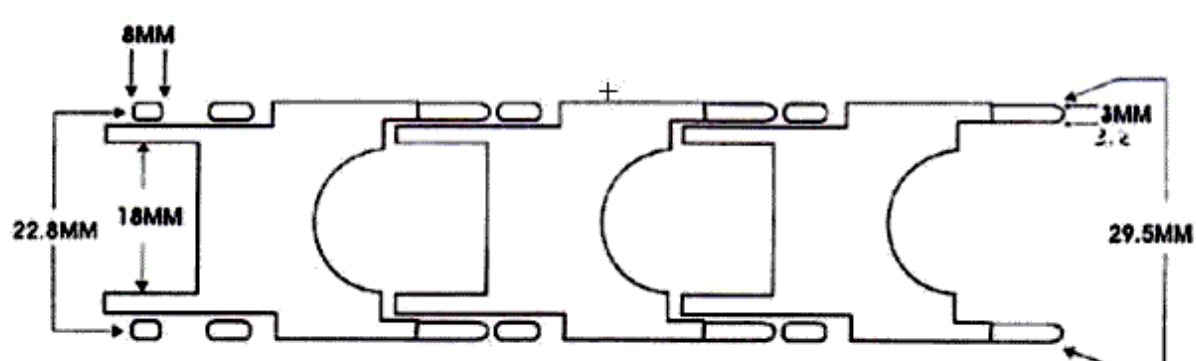

PLASTIC CABLE DRAG CHAIN

11, VASTA HOUSE, GR. FLOOR, JANMABOOMI MARG,
FORT, MUMBAI - 400001, INDIA.

TEL: 91-22-22844307/22871995/22872449

FAX: 91-22-22873597/22870770

E-mail: info@wiperdrive.com, WEB SITE: www.wiperdrive.com