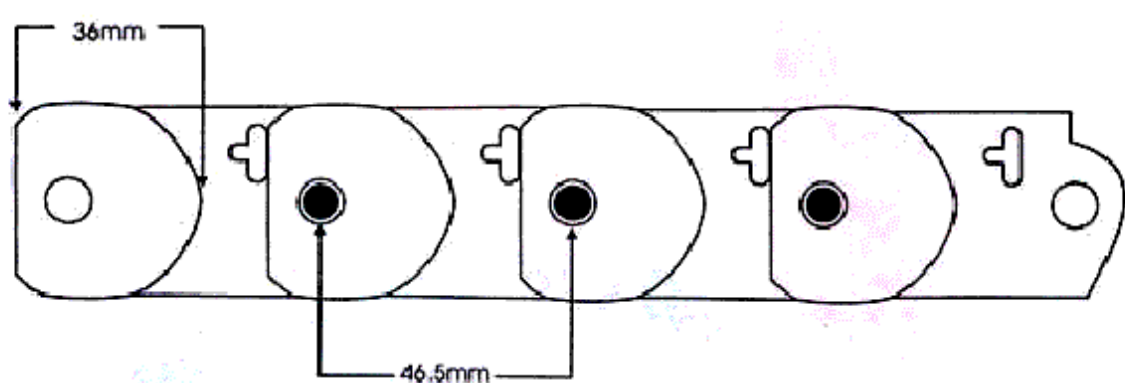

PLASTIC CABLE DRAG CHAIN

11, VASTA HOUSE, GR. FLOOR, JANMABOOMI MARG,
FORT, MUMBAI - 400001, INDIA.

TEL: 91-22-22844307/22871995/22872449

FAX: 91-22-22873597/22870770

E-mail: info@wiperdrive.com, WEB SITE: www.wiperdrive.com