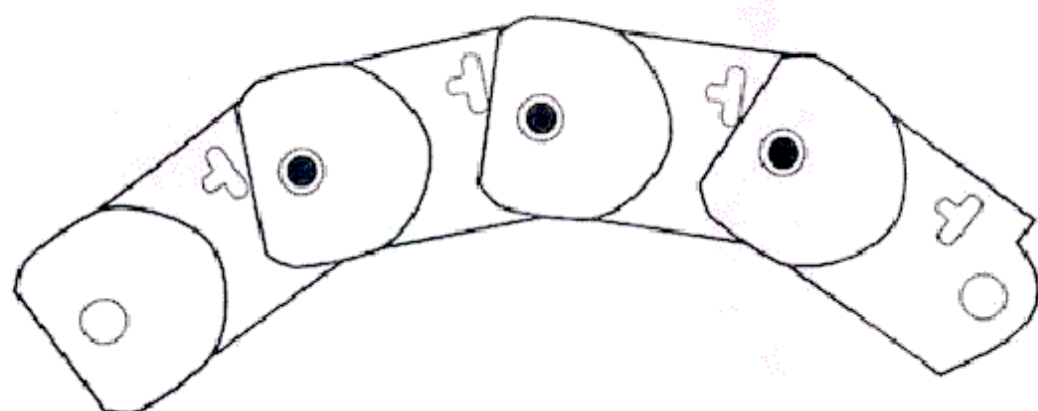

PLASTIC CABLE DRAG CHAIN

11, VASTA HOUSE, GR. FLOOR, JANMABOOMI MARG,
FORT, MUMBAI - 400001, INDIA.

TEL: 91-22-22844307/22871995/22872449

FAX: 91-22-22873597/22870770

E-mail: info@wiperdrive.com, WEB SITE: www.wiperdrive.com