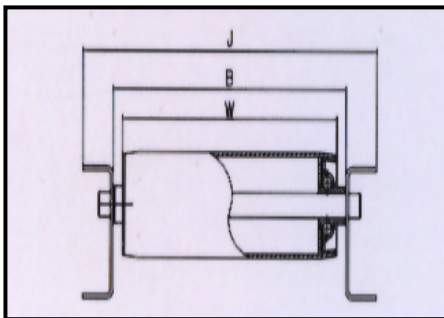

Gravity Roller Conveyor

GWC1
Aluminum Frame, pressed Bearing. Light duty

GWC2
Aluminum Frame, plastic cover Bearing. Silent. Medium duty.

Code Name	GWC1-B	GWC1-D
Roller Dia.	Ø38	Ø50
Roller Code	1.100.AFC.ACA	1.100.AKC.ACA
Width between frames B	407*.458.506.560*.611.658.712*	
Roller Length W	B-11	
Roller Pitch P	50.75.100	75.100.150
Frame h	63X25X3(Aluminum)	
Conveyor Length L	1000.1500.2000.3000	
Conveyor Width J	B+50	
Conveyor Height H	65	70
Loading capacity kg/m	Max20	Mbx40

Code Name	GWC2-B	GWC2-E
Roller Dia.	Ø38	Ø50
Roller Code	1.200.AFC.ACA	1.200.AKC.ACA
Width between frames B	407*.458.506.560*.611.658.712*	
Roller Length W	B-11	
Roller Pitch P	50.75.100	75.100.150
Frame h	63X25X3(Aluminum)	
Conveyor Length L	1000.1500.2000.3000	
Conveyor Width J	B+50	
Conveyor Height H	65	70
Loading capacity kg/m	Max30	Mbx50

GWC3
Aluminum Frame, standard Bearing, medium and heavy

Code Name	GWC3-D	GWC3-F
Roller Dia.	Ø38	Ø50
Roller Code	1.300.AFC.ACA	1.300.AKC.ACA
Width between frames B	407*.458.506.560*.611.658.712*	
Roller Length W	B-11	
Roller Pitch P	50.75.100	75.100.150
Frame h	63X25X3(Aluminum)	
Conveyor Length L	1000.1500.2000.3000	
Conveyor Width J	B+50	
Conveyor Height H	65	70
Loading capacity kg/m	Max40	Mbx60