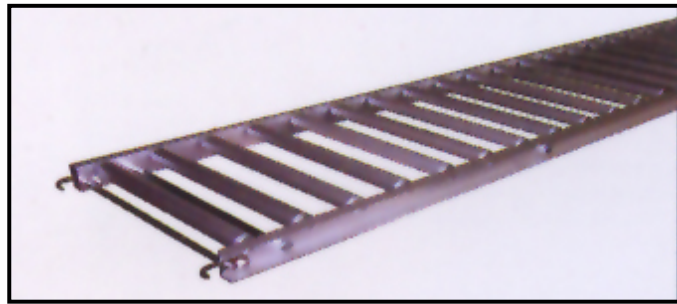

Gravity Roller Conveyor

GWC1
Aluminum Frame, pressed Bearing. Light duty

GWC2
Aluminum Frame, plastic cover Bearing. Silent. Medium duty.

Code Name	GWC1-B	GWC1-D
Roller Dia.	Ø38	Ø50
Roller Code	1.100.AFC.ACA	1.100.AKC.ACA
Width between frames B	407*.458.506.560*.611.658.712*	
Roller Length W	B-11	
Roller Pitch P	50.75.100	75.100.150
Frame h	63X25X3(Aluminum)	
Conveyor Length L	1000.1500.2000.3000	
Conveyor Width J	B+50	
Conveyor Height H	65	70
Loading capacity kg/m	Max20	Mbx40

Code Name	GWC2-B	GWC2-E
Roller Dia.	Ø38	Ø50
Roller Code	1.200.AFC.ACA	1.200.AKC.ACA
Width between frames B	407*.458.506.560*.611.658.712*	
Roller Length W	B-11	
Roller Pitch P	50.75.100	75.100.150
Frame h	63X25X3(Aluminum)	
Conveyor Length L	1000.1500.2000.3000	
Conveyor Width J	B+50	
Conveyor Height H	65	70
Loading capacity kg/m	Max30	Mbx50

GWC3
Aluminum Frame, standard Bearing, medium and heavy

Code Name	GWC3-D	GWC3-F
Roller Dia.	Ø38	Ø50
Roller Code	1.300.AFC.ACA	1.300.AKC.ACA
Width between frames B	407*.458.506.560*.611.658.712*	
Roller Length W	B-11	
Roller Pitch P	50.75.100	75.100.150
Frame h	63X25X3(Aluminum)	
Conveyor Length L	1000.1500.2000.3000	
Conveyor Width J	B+50	
Conveyor Height H	65	70
Loading capacity kg/m	Max40	Mbx60