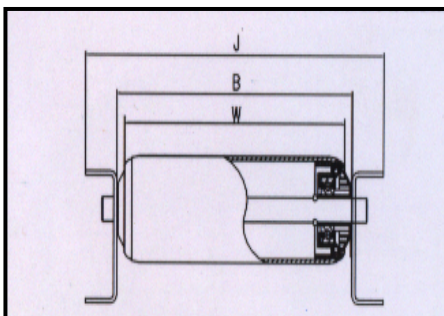

Gravity Roller Conveyor

GWC1
Aluminum Frame, pressed Bearing. Light duty

GWC2
Aluminum Frame, plastic cover Bearing. Silent. Medium duty.

Code Name	GWC1-B	GWC1-D
Roller Dia.	Ø38	Ø50
Roller Code	1.100.AFC.ACA	1.100.AKC.ACA
Width between frames B	407*.458.506.560*.611.658.712*	
Roller Length W	B-11	
Roller Pitch P	50.75.100	75.100.150
Frame h	63X25X3(Aluminum)	
Conveyor Length L	1000.1500.2000.3000	
Conveyor Width J	B+50	
Conveyor Height H	65	70
Loading capacity kg/m	Max20	Mbx40

Code Name	GWC2-B	GWC2-E
Roller Dia.	Ø38	Ø50
Roller Code	1.200.AFC.ACA	1.200.AKC.ACA
Width between frames B	407*.458.506.560*.611.658.712*	
Roller Length W	B-11	
Roller Pitch P	50.75.100	75.100.150
Frame h	63X25X3(Aluminum)	
Conveyor Length L	1000.1500.2000.3000	
Conveyor Width J	B+50	
Conveyor Height H	65	70
Loading capacity kg/m	Max30	Mbx50

GWC3
Aluminum Frame, standard Bearing, medium and heavy

Code Name	GWC3-D	GWC3-F
Roller Dia.	Ø38	Ø50
Roller Code	1.300.AFC.ACA	1.300.AKC.ACA
Width between frames B	407*.458.506.560*.611.658.712*	
Roller Length W	B-11	
Roller Pitch P	50.75.100	75.100.150
Frame h	63X25X3(Aluminum)	
Conveyor Length L	1000.1500.2000.3000	
Conveyor Width J	B+50	
Conveyor Height H	65	70
Loading capacity kg/m	Max40	Mbx60