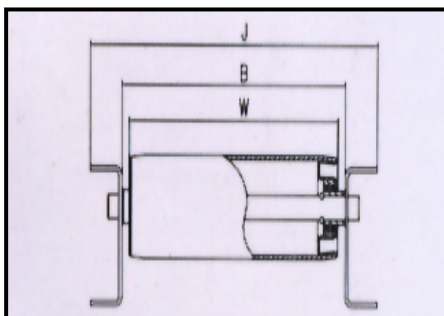

Gravity Roller Conveyor

GWC1
Aluminum Frame, pressed Bearing. Light duty

GWC2
Aluminum Frame, plastic cover Bearing. Silent. Medium duty.

Code Name	GWC1-B	GWC1-D
Roller Dia.	Ø38	Ø50
Roller Code	1.100.AFC.ACA	1.100.AKC.ACA
Width between frames B	407*.458.506.560*.611.658.712*	
Roller Length W	B-11	
Roller Pitch P	50.75.100	75.100.150
Frame h	63X25X3(Aluminum)	
Conveyor Length L	1000.1500.2000.3000	
Conveyor Width J	B+50	
Conveyor Height H	65	70
Loading capacity kg/m	Max20	Mbx40

Code Name	GWC2-B	GWC2-E
Roller Dia.	Ø38	Ø50
Roller Code	1.200.AFC.ACA	1.200.AKC.ACA
Width between frames B	407*.458.506.560*.611.658.712*	
Roller Length W	B-11	
Roller Pitch P	50.75.100	75.100.150
Frame h	63X25X3(Aluminum)	
Conveyor Length L	1000.1500.2000.3000	
Conveyor Width J	B+50	
Conveyor Height H	65	70
Loading capacity kg/m	Max30	Mbx50

GWC3
Aluminum Frame, standard Bearing, medium and heavy

Code Name	GWC3-D	GWC3-F
Roller Dia.	Ø38	Ø50
Roller Code	1.300.AFC.ACA	1.300.AKC.ACA
Width between frames B	407*.458.506.560*.611.658.712*	
Roller Length W	B-11	
Roller Pitch P	50.75.100	75.100.150
Frame h	63X25X3(Aluminum)	
Conveyor Length L	1000.1500.2000.3000	
Conveyor Width J	B+50	
Conveyor Height H	65	70
Loading capacity kg/m	Max40	Mbx60