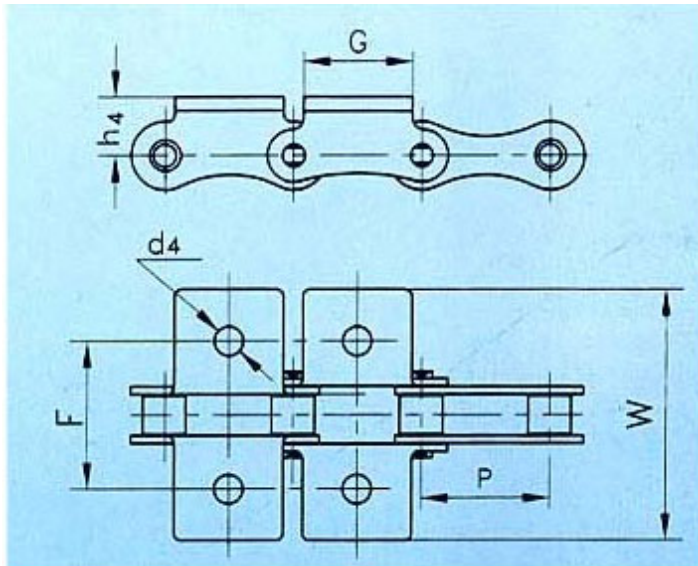

### ZGS3\_Combine Chain

Chain No.	P	C	F	a
	mm	mm	mm	o
	38.0	60.0	15.0	32.5

Chain No.	P	G	F	W	h4	d4
	mm	mm	mm	mm	mm	mm
ZGS38F2	38.0	17.2	59.0	78.1	19.6	11

Chain No	P	C	F	W	a	d4
	mm	mm	mm	mm	o	mm
ZGS38F3	38.0	30.0	52.0	68.4	46.5	6.5

Chain No	P	G	F	W	h4	d4
	mm	mm	mm	mm	O	mm
ZGS38K1	38.0	32.0	53.0	83.0	20.0	8.5

11, VASTA HOUSE, GR. FLOOR, JANMABOOMI MARG,  
FORT, MUMBAI-400001, INDIA.

TEL: 91-22-22844307/22871995/22872449

FAX: 91-22-22873597/22870770