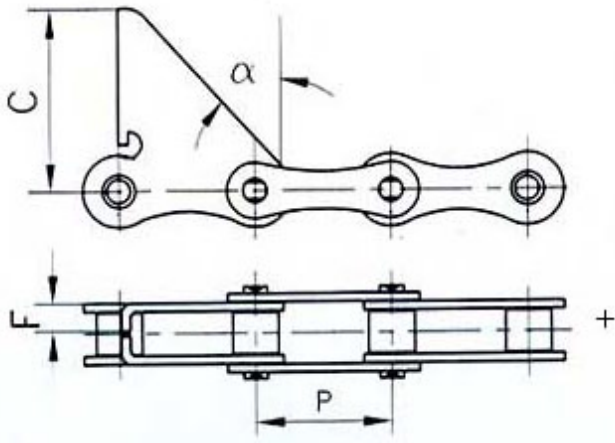

### ZGS3\_Combine Chain

Chain No.	P	C	F	a
	mm	mm	mm	o
	38.0	60.0	15.0	32.5

Chain No.	P	G	F	W	h4	d4
	mm	mm	mm	mm	mm	mm
ZGS38F2	38.0	17.2	59.0	78.1	19.6	11

Chain No	P	C	F	W	a	d4
	mm	mm	mm	mm	o	mm
ZGS38F3	38.0	30.0	52.0	68.4	46.5	6.5

Chain No	P	G	F	W	h4	d4
	mm	mm	mm	mm	O	mm
ZGS38K1	38.0	32.0	53.0	83.0	20.0	8.5

11, VASTA HOUSE, GR. FLOOR, JANMABOOMI MARG,  
FORT, MUMBAI-400001, INDIA.

TEL: 91-22-22844307/22871995/22872449

FAX: 91-22-22873597/22870770