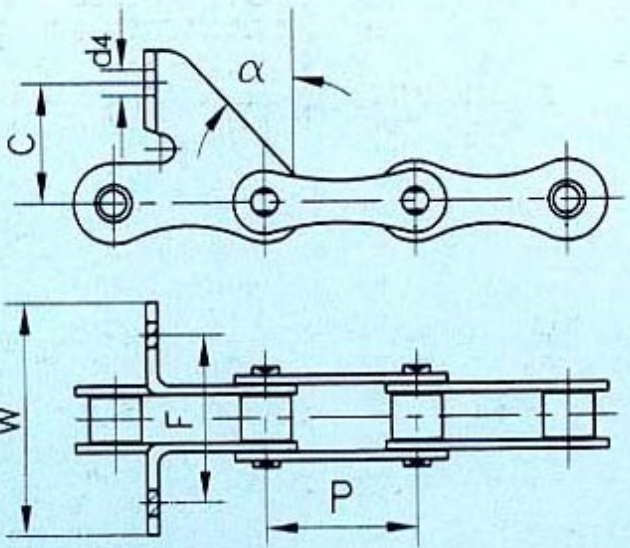

### ZGS3\_Combine Chain

Chain No.	P	C	F	a
	mm	mm	mm	o
	38.0	60.0	15.0	32.5

Chain No.	P	G	F	W	h4	d4
	mm	mm	mm	mm	mm	mm
ZGS38F2	38.0	17.2	59.0	78.1	19.6	11

Chain No	P	C	F	W	a	d4
	mm	mm	mm	mm	o	mm
ZGS38F3	38.0	30.0	52.0	68.4	46.5	6.5

Chain No	P	G	F	W	h4	d4
	mm	mm	mm	mm	O	mm
ZGS38K1	38.0	32.0	53.0	83.0	20.0	8.5

11, VASTA HOUSE, GR. FLOOR, JANMABOOMI MARG,  
FORT, MUMBAI-400001, INDIA.

TEL: 91-22-22844307/22871995/22872449

FAX: 91-22-22873597/22870770