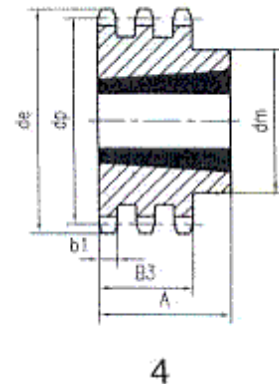

TB SPROCKETS S/D/T

PINIONS

TOOTH RADIUS r3

RADIUS WIDTH t3

TOOTH WIDTH C

TOOTH WIDTH B1

TOOTH WIDTH b1

TOOTH WIDTH B3

TAPER BUSH SPROCKETS ARE AVAILABLE FROM 9.5 mm (3/8") TO 50.80 mm (2") PITCH IN DUPLEX AND TRIPLEX AND OTHER SIZES ON REQUEST.

11, VASTA HOUSE, GR. FLOOR, JANMABOOMI MARG,
FORT, MUMBAI-400001, INDIA.

TEL: 91-22-22844307/22871995/22872449