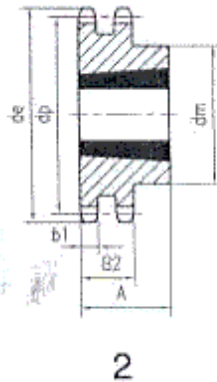

TB SPROCKETS S/D/T

PINIONS

TOOTH RADIUS r3

RADIUS WIDTH t3

TOOTH WIDTH C

TOOTH WIDTH B1

TOOTH WIDTH b1

TOOTH WIDTH B3

TAPER BUSH SPROCKETS ARE AVAILABLE FROM 9.5 mm (3/8") TO 50.80 mm (2") PITCH IN DUPLEX AND TRIPLEX AND OTHER SIZES ON REQUEST.

11, VASTA HOUSE, GR. FLOOR, JANMABOOMI MARG,
FORT, MUMBAI-400001, INDIA.

TEL: 91-22-22844307/22871995/22872449