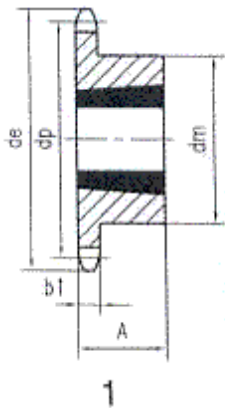

TB SPROCKETS S/D/T

PINIONS

TOOTH RADIUS r3

RADIUS WIDTH t3

TOOTH WIDTH C

TOOTH WIDTH B1

TOOTH WIDTH b1

TOOTH WIDTH B3

TAPER BUSH SPROCKETS ARE AVAILABLE FROM 9.5 mm (3/8") TO 50.80 mm (2") PITCH IN DUPLEX AND TRIPLEX AND OTHER SIZES ON REQUEST.

11, VASTA HOUSE, GR. FLOOR, JANMABOOMI MARG,
FORT, MUMBAI-400001, INDIA.

TEL: 91-22-22844307/22871995/22872449