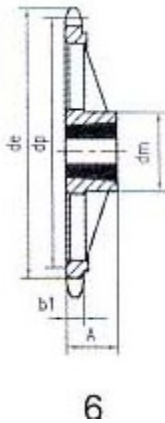

Wiperdrive Group

[Home](#) | [CompanyProfile](#) | [Products](#) | [Enquiry](#) | [SiteMap](#) | [Download](#) | [Contact Us](#)

Pinious	
Tooth radius	r3
Radius width	C
Tooth width	B1
Tooth width	b1
Tooth width	B2
Tooth width	B3

Cast iron sprockets are available from 9.5 mm (3/8") to 50.80 mm (2") pitch in simplex,duplex and triplex and other sizes on request.

11,VASTA HOUSE,GR.FLOOR,JANMABOOMI MARG,
FORT ,MUMBAI-400001 ,INDIA.