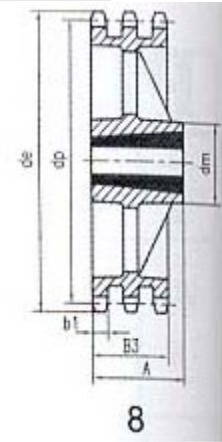

Wiperdrive Group

[Home](#) | [CompanyProfile](#) | [Products](#) | [Enquiry](#) | [SiteMap](#) | [Download](#) | [Contact Us](#)

Pinious	
Tooth radius	r3
Radius width	C
Tooth width	B1
Tooth width	b1
Tooth width	B2
Tooth width	B3

Cast iron sprockets are available from 9.5 mm (3/8") to 50.80 mm (2") pitch in simplex,duplex and triplex and other sizes on request.

11,VASTA HOUSE,GR.FLOOR,JANMABOOMI MARG,
FORT ,MUMBAI-400001 ,INDIA.