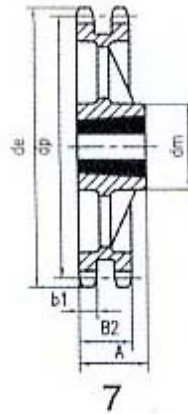

Wiperdrive Group

[Home](#) | [CompanyProfile](#) | [Products](#) | [Enquiry](#) | [SiteMap](#) | [Download](#) | [Contact Us](#)

Pinious	
Tooth radius	r3
Radius width	C
Tooth width	B1
Tooth width	b1
Tooth width	B2
Tooth width	B3

Cast iron sprockets are available from 9.5 mm (3/8") to 50.80 mm (2") pitch in simplex,duplex and triplex and other sizes on request.

11,VASTA HOUSE,GR.FLOOR,JANMABOOMI MARG,
FORT ,MUMBAI-400001 ,INDIA.