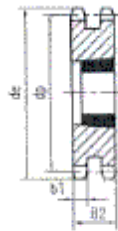

TAPER LOCK PLATE SPROCKETS

PINIONS

TOOTH radius r3

RADIUS Width C

TOOTH Width B1

TOOTH Width b1

TOOTH Width B2

TOOTH Width B3

3

5

Taper lock Plate sprockets are available from 9.5 mm(3/8") to 50.80 mm(2") pitch in duplex and triplex and other sizes on request.

11, VASTA HOUSE, GR. FLOOR, JANMABOOMI MARG,
FORT, MUMBAI - 400001, INDIA.