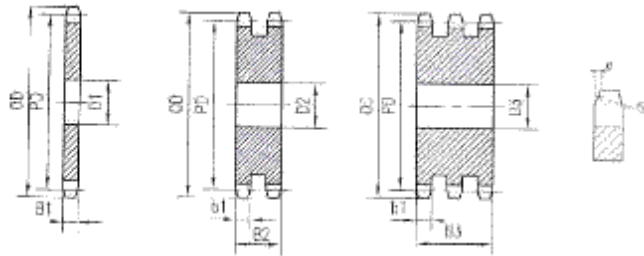

STANDARD SPROCKET

PINIONS

TOOTH RADIUS r_3

RADIUS WIDTH C

TOOTH WIDTH B1

TOOTH WIDTH b1

TOOTH WIDTH B2

TOOTH WIDTH B3

STANDARD SPROCKETS ARE AVAILABLE FROM 9.5 mm (3/8) TO 50 TO 80 (2') PITCH IN SIMPLEX, DUPLEX AND TRIPLEX AND OTHER SIZES ON REQUEST.

11, VASTA HOUSE, GR. FLOOR, JANMABOOMI MARG,

FORT, MUMBAI - 400001, INDIA.