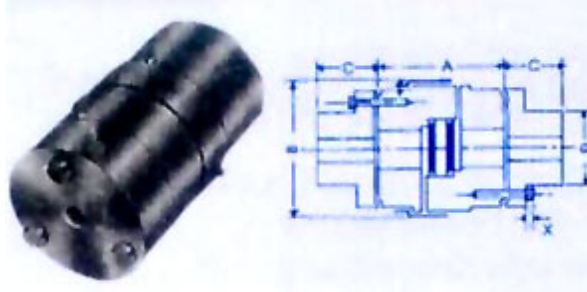

## STANDARD SPACER COUPLING

SIZE	POWER PER 100 REV/ MIN	BORE IN mm		DISTANCE BET. SHAFT ENDS (DdSE)	DIMENSIONS IN mm		
		MIN	MAX		A	B	C
P-095S	0.21	15	28	90/100	54	25	6
P-0100S	0.50	20	38	90/100/140	65	30	6
P-0110S	0.92	20	42	90/100/140	85	35	8
P-0150S	1.50	30	48	90/100/140	96	45	10
P-0190S	2.02	36	55	90/100/140	115	15	10
P-0225S	2.75	40	60	90/100/140	127	27	12