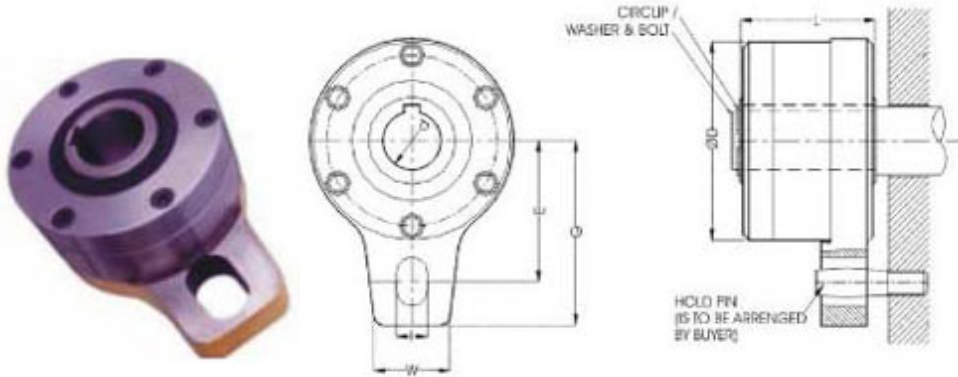

NLR TYPE

-OIL/GREASE FILLED ,READY TO FIT

TRANSMIT TORQUE (POWER)IN ONE DIRECTION,OPPOSITE FREE.

-CONTAIN INDIVIDUALLY SPRING LOADED ROLLES,BALL BEARING SUPPORT.

FUNCTION: FEEDING

INDEXING

BACK STOPPING

OVERRUNNING .

| CODE NO | dH7 | | D | L | E | G | W | I | TORQUE Nm |
|-------------|------|------|-----|-----|-----|-----|----|----|--------------|
| | OVER | UPTO | | | | | | | |
| NLR 0120085 | 14 | 20 | 75 | 55 | 60 | 80 | 40 | 16 | 165 |
| NLR0125095 | 20 | 25 | 90 | 60 | 65 | 85 | 45 | 16 | 280 |
| NLR0130105 | 25 | 30 | 100 | 65 | 70 | 95 | 50 | 20 | 470 |
| NLR0135115 | 30 | 35 | 110 | 75 | 80 | 100 | 60 | 20 | 700 |
| NLR0142125 | 35 | 42 | 125 | 85 | 85 | 110 | 65 | 24 | 950 |
| NLR0145135 | 40 | 45 | 135 | 90 | 95 | 115 | 70 | 30 | 1080 |
| NLR0150145 | 45 | 50 | 150 | 95 | 100 | 125 | 70 | 30 | 2075 |
| NLR0155160 | 50 | 55 | 160 | 100 | 105 | 138 | 80 | 32 | 2500 |
| NLR0160170 | 55 | 60 | 170 | 115 | 115 | 145 | 80 | 32 | 3350 |
| NLR0165185 | 60 | 65 | 185 | 115 | 132 | 165 | 85 | 32 | 4800 |
| NLR0170190 | 65 | 70 | 190 | 130 | 135 | 180 | 90 | 32 | 5600 |
| NLR0180210 | 70 | 80 | 210 | 140 | 145 | 185 | 95 | 32 | 6580 |

OTHER SIZES ON REQUEST.

DIMENSIONS/DESIGN SUBJECT TO MODIFICATIONS.

ALL DIMENSIONS ARE IN m.m.

SHAFT dia IS TO BE CONTROLLED WITHIN h6/j6

11,VASTA HOUSE,GR.FLOOR,JANMABOOMI MARG,
FORT ,MUMBAI-400001 ,INDIA.