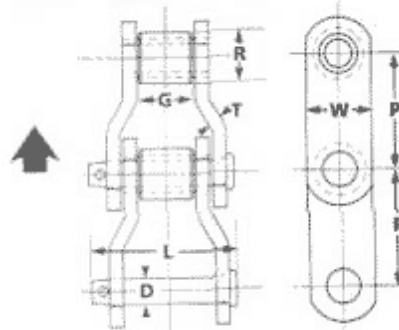

DRIVE CHAIN

Type B Cranked Sidebars

11,VASTA HOUSE,GR.FLOOR,JANMABOOMI MARG,
FORT ,MUMBAI-400001 ,INDIA.

TEL:91-22-22844307/22871995/22872449

FAX:91-22-22873597/22870770

E-mail:info@wiperdrive.com,WEB SITE:www.wiperdrive.com