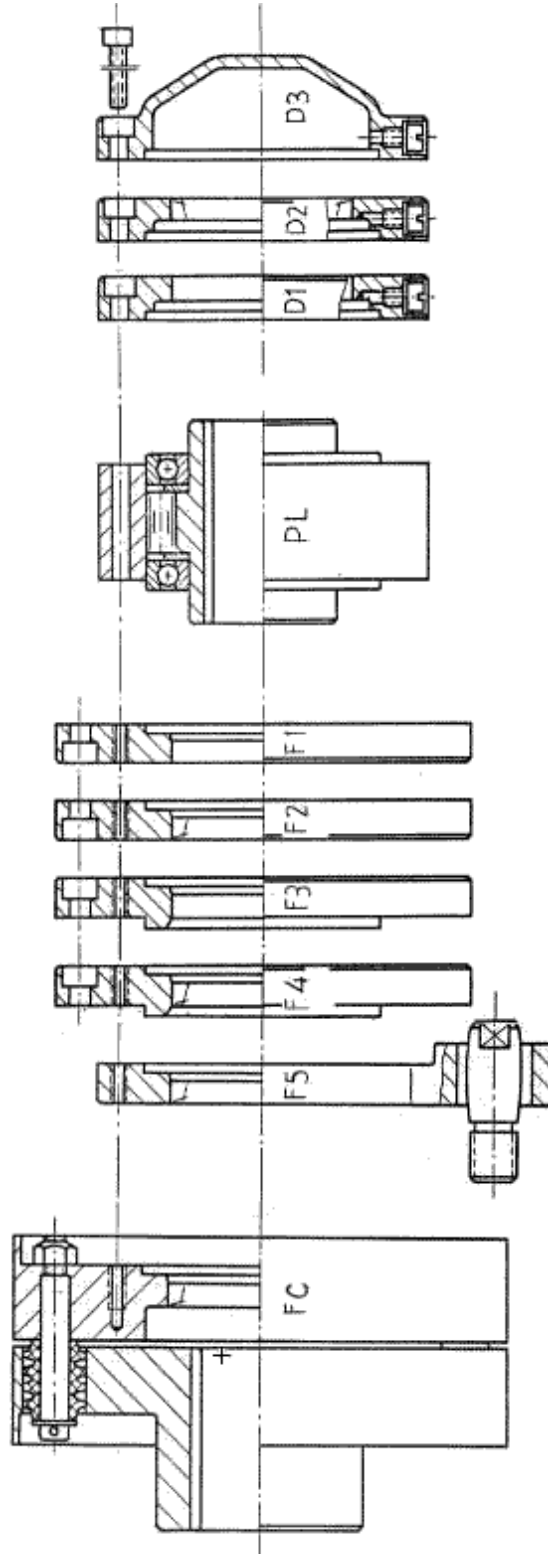

COVER COMBINATION SYSTEM

11, VASTA HOUSE, GR. FLOOR, JANMABOOMI MARG,
FORT, MUMBAI-400001, INDIA.

TEL: 91-22-22844307/22871995/22872449

FAX: 91-22-22873597/22870770

E-mail: info@wiperdrive.com, WEB SITE: www.wiperdrive.com