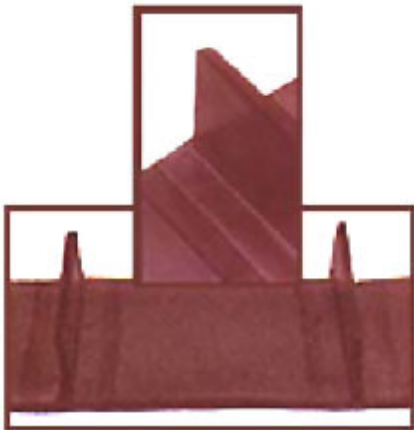

CENTRE CLEAT BELTS

These belts are suitable for high inclination and also used for magnet separator.

11,VASTA HOUSE,GR.FLOOR,JANMABOOMI MARG,
FORT ,MUMBAI -400001 ,INDIA.

TEL:91-22-22844307/22871995/22872449