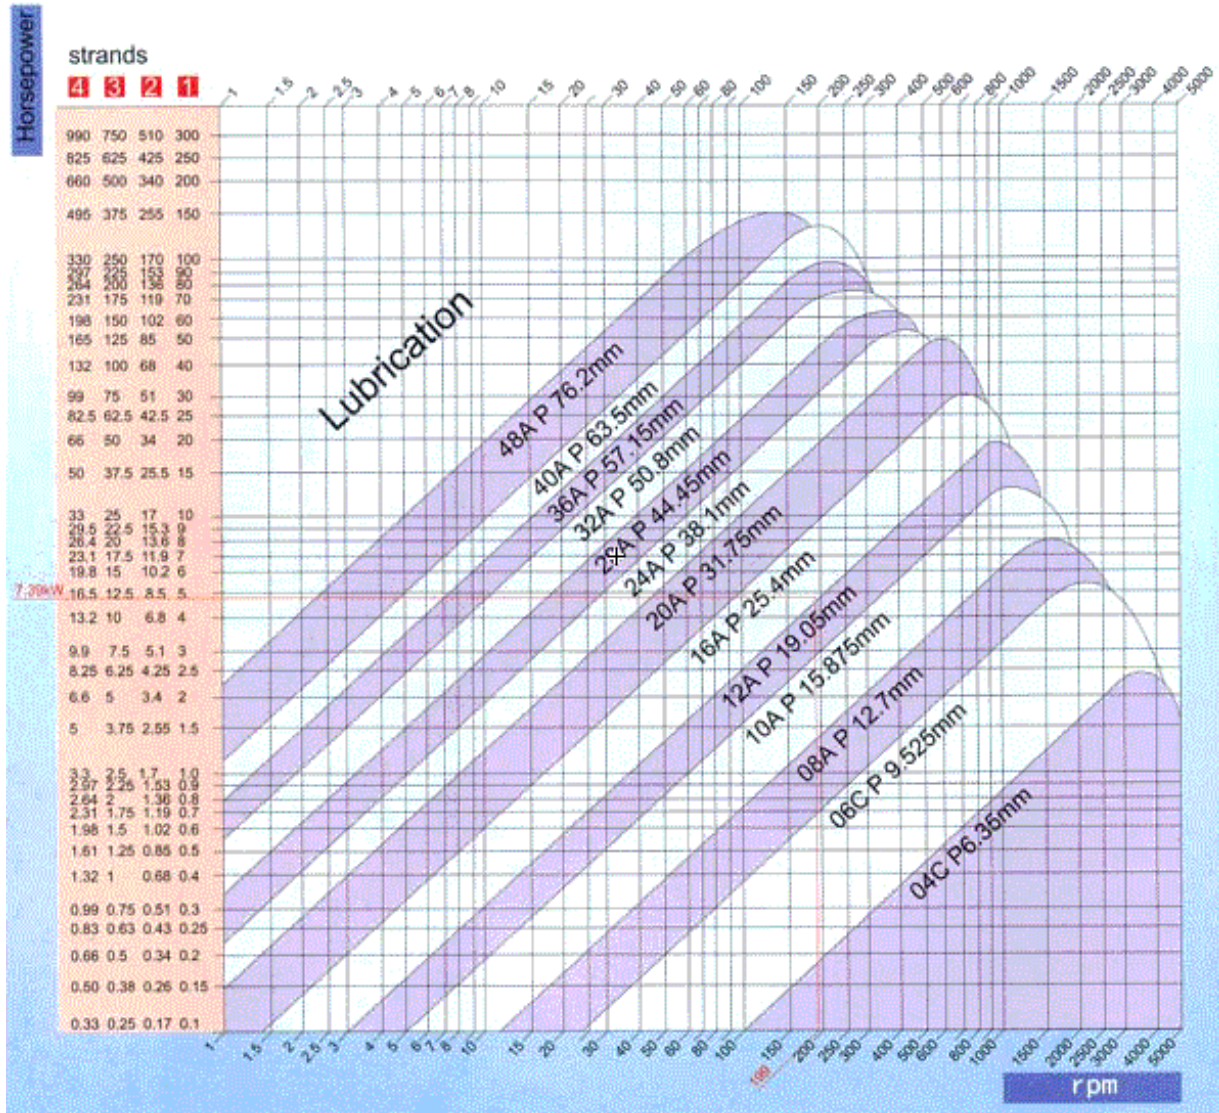

A SERIES ROLLER CHAIN

Horsepower rating graph

For drive z1=19 teeth

chain length 120 links/ratio i=3

Services life:15000 hours

11, VASTA HOUSE, GR. FLOOR, JANMABOOMI MARG,
FORT, MUMBAI - 400001, INDIA.

TEL: 91-22-22844307/22871995/22872449