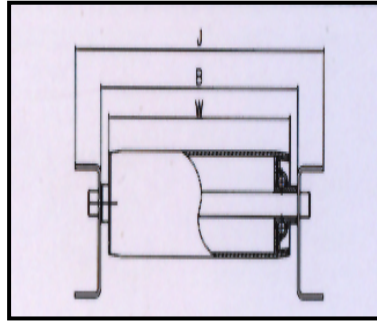

## Gravity Roller Conveyor

**GWC1**  
Aluminum Frame, pressed  
Bearing. Light duty

Code Name	GWA1-B	GWA1-C	GWA1-E	GWA1-E	GWA1-G
Roller Dia.	Ø38	Ø38	Ø50	Ø50	Ø60
Roller Code	1.100JGAACA	1.100JGAACA	1.100JGAACA	1.100JGAACA	1.100JGAACA
Width between frames B	306.345.407*.458.506.560*.611658.712*.763				
Roller Length W	B-11				
Roller Pitch P	50.75.100			75.100.150	100.150.200
Frame h	60x30x3			90x30x3	120x30x3
Conveyor Length L	1000.1500.2000.3000				
Conveyor Width J	8+60				
Conveyor Height H	64	94	95	125	
Loading capacity kg/m	Max20	Max30	Max50	Mbx60	Max80

**GWC2**  
Aluminum Frame, plastic cover Bearing. Silent.  
Medium duty.

Code Name	GWA2-C	GWA2-D	GWA2-F	GWA2-G	GWA2-H
Roller Dia.	Ø38	Ø38	Ø50	Ø50	Ø60
Roller Code	1.200JGAACA	1.200JGAACA	1.200JHA ACA	1.200JHA ACA	1.200JOA ACA
Width between frames B	306.345.407*.458.506.560*.611658.712*.763				
Roller Length W	B-11				
Roller Pitch P	50.75.100			75.100.150	100.150.200
Frame h	60x30x3			90x30x3	120x30x3
Conveyor Length L	1000.1500.2000.3000				
Conveyor Width J	8+60				
Conveyor Height H	64	94	95	125	
Loading capacity kg/m	Max30	Max40	Max60	Mbx860	Max100

**GWC3**  
Aluminum Frame, standard Bearing, medium and  
heavy duty

Code Name	GWA3-E	GWA3-G	GWA3-H	GWA3-K	GWA3-N	GWA3-S
Roller Dia.	Ø38		Ø50	Ø60	Ø76	Ø89
Roller Code	1.300JGA ACA	1.300JHAACA		1.300JOA ACA	1.300JSA AEA	1.200JUA AEA
Width between frames B	306.345.407*.458.506.560*.611658.712*.763				560*.712*.763*.865.1112.1322	
Roller Length W	B-11					
Roller Pitch P	50.75.100			100.150.200	100.150.200.300	
Frame h	90X30X3			120X30X3	150X30X3	
Conveyor Length L	1000.1500.2000.3000					
Conveyor Width J	B+60					B+60
Conveyor Height H	95		125		155	
Loading capacity kg/m	Max50	Max80	Max100	Mbx200	Max500	MAX1000