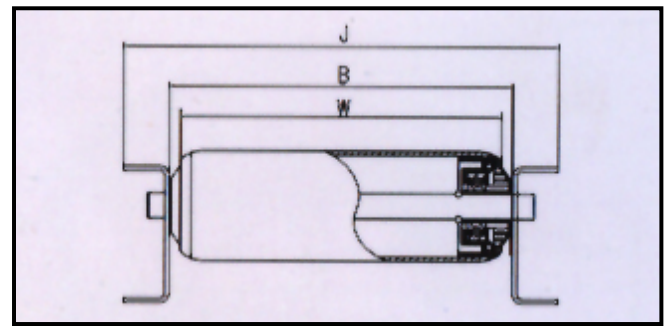

## Gravity Roller Conveyor

**GWC1**  
Aluminum Frame, pressed  
Bearing. Light duty

Code Name	GWA1-B	GWA1-C	GWA1-E	GWA1-E	GWA1-G
Roller Dia.	Ø38	Ø38	Ø50	Ø50	Ø60
Roller Code	1.100JGAACA	1.100JGAACA	1.100JGAACA	1.100JGAACA	1.100JGAACA
Width between frames B	306.345.407*.458.506.560*.611658.712*.763				
Roller Length W	B-11				
Roller Pitch P	50.75.100			75.100.150	100.150.200
Frame h	60x30x3			90x30x3	120x30x3
Conveyor Length L	1000.1500.2000.3000				
Conveyor Width J	8+60				
Conveyor Height H	64	94	95	125	
Loading capacity kg/m	Max20	Max30	Max50	Mbx60	Max80

**GWC2**  
Aluminum Frame, plastic cover Bearing. Silent.  
Medium duty.

Code Name	GWA2-C	GWA2-D	GWA2-F	GWA2-G	GWA2-H
Roller Dia.	Ø38	Ø38	Ø50	Ø50	Ø60
Roller Code	1.200JGAACA	1.200JGAACA	1.200JHA ACA	1.200JHA ACA	1.200JOA ACA
Width between frames B	306.345.407*.458.506.560*.611658.712*.763				
Roller Length W	B-11				
Roller Pitch P	50.75.100			75.100.150	100.150.200
Frame h	60x30x3			90x30x3	120x30x3
Conveyor Length L	1000.1500.2000.3000				
Conveyor Width J	8+60				
Conveyor Height H	64	94	95	125	
Loading capacity kg/m	Max30	Max40	Max60	Mbx860	Max100

**GWC3**  
Aluminum Frame, standard Bearing, medium and  
heavy duty

Code Name	GWA3-E	GWA3-G	GWA3-H	GWA3-K	GWA3-N	GWA3-S
Roller Dia.	Ø38		Ø50	Ø60	Ø76	Ø89
Roller Code	1.300JGA ACA	1.300JHAACA		1.300JOA ACA	1.300JSA AEA	1.200JUA AEA
Width between frames B	306.345.407*.458.506.560*.611658.712*.763				560*.712*.763*.865.1112.1322	
Roller Length W	B-11					
Roller Pitch P	50.75.100			100.150.200	100.150.200.300	
Frame h	90X30X3			120X30X3	150X30X3	
Conveyor Length L	1000.1500.2000.3000					
Conveyor Width J	B+60					B+60
Conveyor Height H	95		125		155	
Loading capacity kg/m	Max50	Max80	Max100	Mbx200	Max500	MAX1000