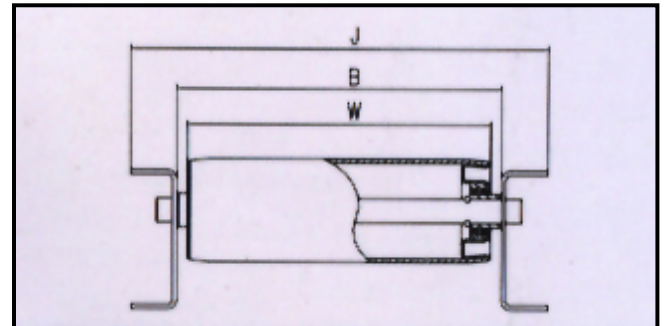

## Gravity Roller Conveyor

**GWC1**  
Aluminum Frame, pressed  
Bearing. Light duty

Code Name	GWA1-B	GWA1-C	GWA1-E	GWA1-E	GWA1-G
Roller Dia.	Ø38	Ø38	Ø50	Ø50	Ø60
Roller Code	1.100JGAACA	1.100JGAACA	1.100JGAACA	1.100JGAACA	1.100JGAACA
Width between frames B	306.345.407*.458.506.560*.611658.712*.763				
Roller Length W	B-11				
Roller Pitch P	50.75.100			75.100.150	100.150.200
Frame h	60x30x3			90x30x3	120x30x3
Conveyor Length L	1000.1500.2000.3000				
Conveyor Width J	8+60				
Conveyor Height H	64	94	95	125	
Loading capacity kg/m	Max20	Max30	Max50	Mbx60	Max80

**GWC2**  
Aluminum Frame, plastic cover Bearing. Silent.  
Medium duty.

Code Name	GWA2-C	GWA2-D	GWA2-F	GWA2-G	GWA2-H
Roller Dia.	Ø38	Ø38	Ø50	Ø50	Ø60
Roller Code	1.200JGAACA	1.200JGAACA	1.200JHA ACA	1.200JHA ACA	1.200JOA ACA
Width between frames B	306.345.407*.458.506.560*.611658.712*.763				
Roller Length W	B-11				
Roller Pitch P	50.75.100			75.100.150	100.150.200
Frame h	60x30x3			90x30x3	120x30x3
Conveyor Length L	1000.1500.2000.3000				
Conveyor Width J	8+60				
Conveyor Height H	64	94	95	125	
Loading capacity kg/m	Max30	Max40	Max60	Mbx860	Max100

**GWC3**  
Aluminum Frame, standard Bearing, medium and  
heavy duty

Code Name	GWA3-E	GWA3-G	GWA3-H	GWA3-K	GWA3-N	GWA3-S
Roller Dia.	Ø38		Ø50	Ø60	Ø76	Ø89
Roller Code	1.300JGA ACA	1.300JHAACA		1.300JOA ACA	1.300JSA AEA	1.200JUA AEA
Width between frames B	306.345.407*.458.506.560*.611658.712*.763				560*.712*.763*.865.1112.1322	
Roller Length W	B-11					
Roller Pitch P	50.75.100			100.150.200	100.150.200.300	
Frame h	90X30X3			120X30X3	150X30X3	
Conveyor Length L	1000.1500.2000.3000					
Conveyor Width J	B+60					B+60
Conveyor Height H	95		125		155	
Loading capacity kg/m	Max50	Max80	Max100	Mbx200	Max500	MAX1000